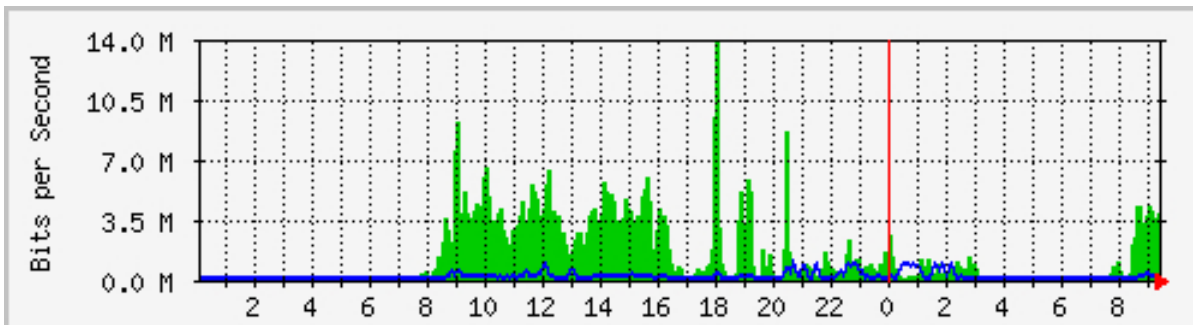

10M
20M

10M Daily Graph (5 Minute Average)

20M Daily Graph (5 Minute Average)

10M Weekly Graph (30 Minute Average)

20M Weekly Graph (30 Minute Average)

10M Monthly Graph (2 Hour Average)

20M Monthly Graph (2 Hour Average)

10M Yearly Graph (1 Day Average)

20M Yearly Graph (1 Day Average)