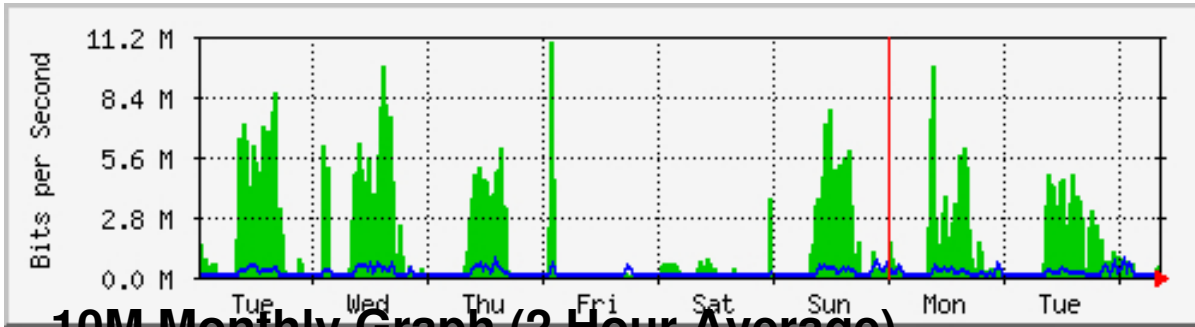

10M
20M

10M Daily Graph (5 Minute Average)

20M Daily Graph (5 Minute Average)

10M Weekly Graph (30 Minute Average)

20M Weekly Graph (30 Minute Average)

10M Monthly Graph (2 Hour Average)

20M Monthly Graph (2 Hour Average)

10M Yearly Graph (1 Day Average)

20M Yearly Graph (1 Day Average)