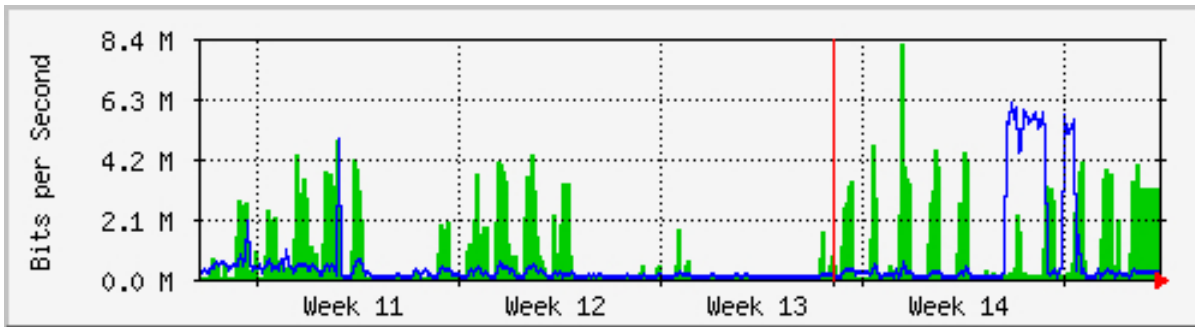

10M
20M

10M Daily Graph (5 Minute Average)

20M Daily Graph (5 Minute Average)

10M Weekly Graph (30 Minute Average)

20M Weekly Graph (30 Minute Average)

10M Monthly Graph (2 Hour Average)

20M Monthly Graph (2 Hour Average)

10M Yearly Graph (1 Day Average)

20M Yearly Graph (1 Day Average)