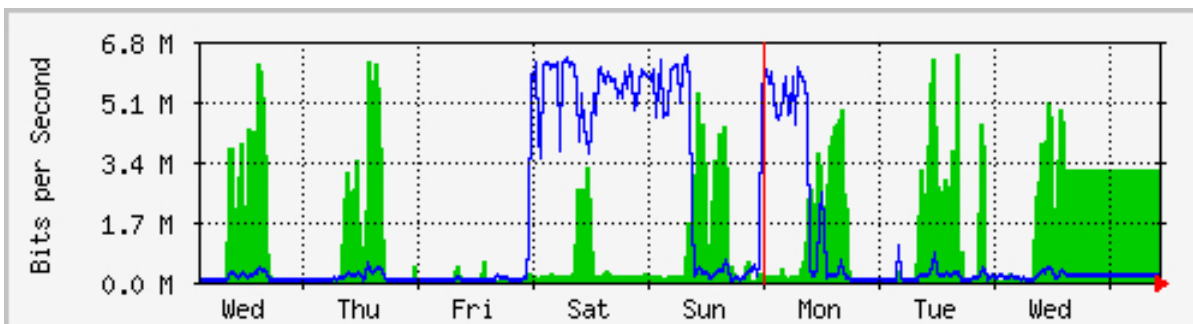

10M
20M

10M Daily Graph (5 Minute Average)

20M Daily Graph (5 Minute Average)

10M Weekly Graph (30 Minute Average)

20M Weekly Graph (30 Minute Average)

10M Monthly Graph (2 Hour Average)

20M Monthly Graph (2 Hour Average)

10M Yearly Graph (1 Day Average)

20M Yearly Graph (1 Day Average)