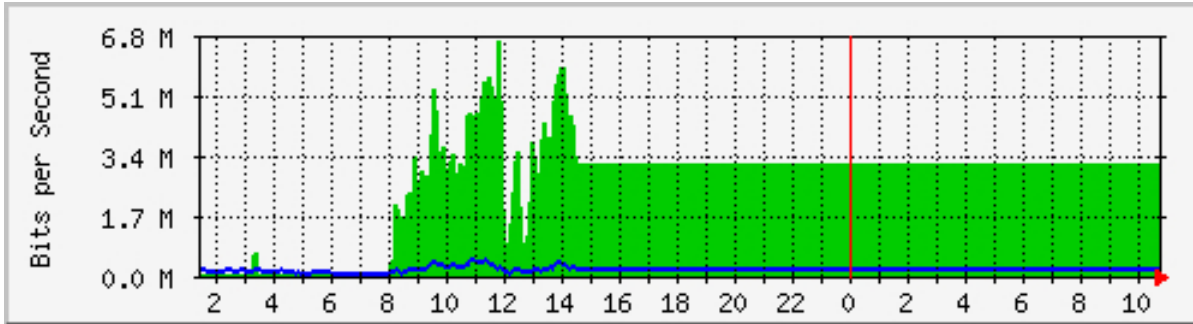

10M
20M

10M Daily Graph (5 Minute Average)

20M Daily Graph (5 Minute Average)

10M Weekly Graph (30 Minute Average)

20M Weekly Graph (30 Minute Average)

10M Monthly Graph (2 Hour Average)

20M Monthly Graph (2 Hour Average)

10M Yearly Graph (1 Day Average)

20M Yearly Graph (1 Day Average)