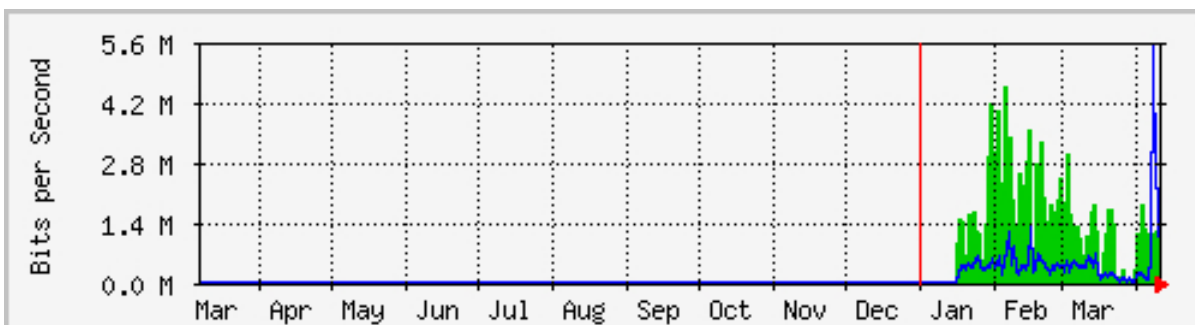

10M
20M

10M Daily Graph (5 Minute Average)

20M Daily Graph (5 Minute Average)

10M Weekly Graph (30 Minute Average)

20M Weekly Graph (30 Minute Average)

10M Monthly Graph (2 Hour Average)

20M Monthly Graph (2 Hour Average)

10M Yearly Graph (1 Day Average)

20M Yearly Graph (1 Day Average)