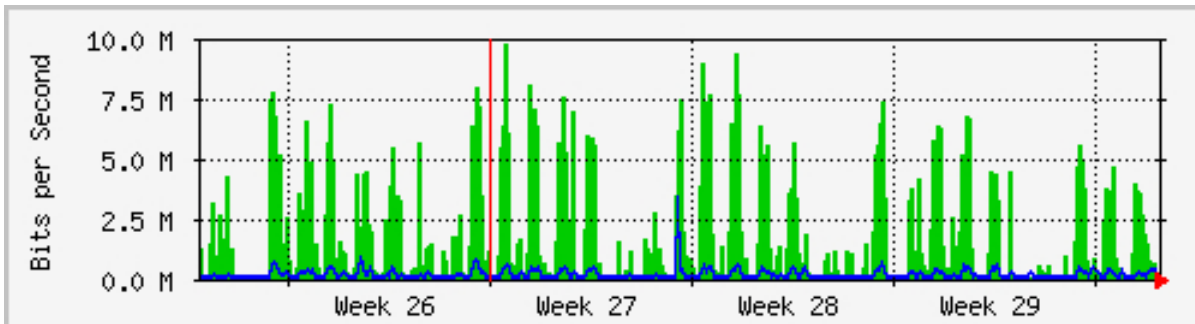

10M
20M

10M Daily Graph (5 Minute Average)

20M Daily Graph (5 Minute Average)

10M Weekly Graph (30 Minute Average)

20M Weekly Graph (30 Minute Average)

10M Monthly Graph (2 Hour Average)

20M Monthly Graph (2 Hour Average)

10M Yearly Graph (1 Day Average)

20M Yearly Graph (1 Day Average)